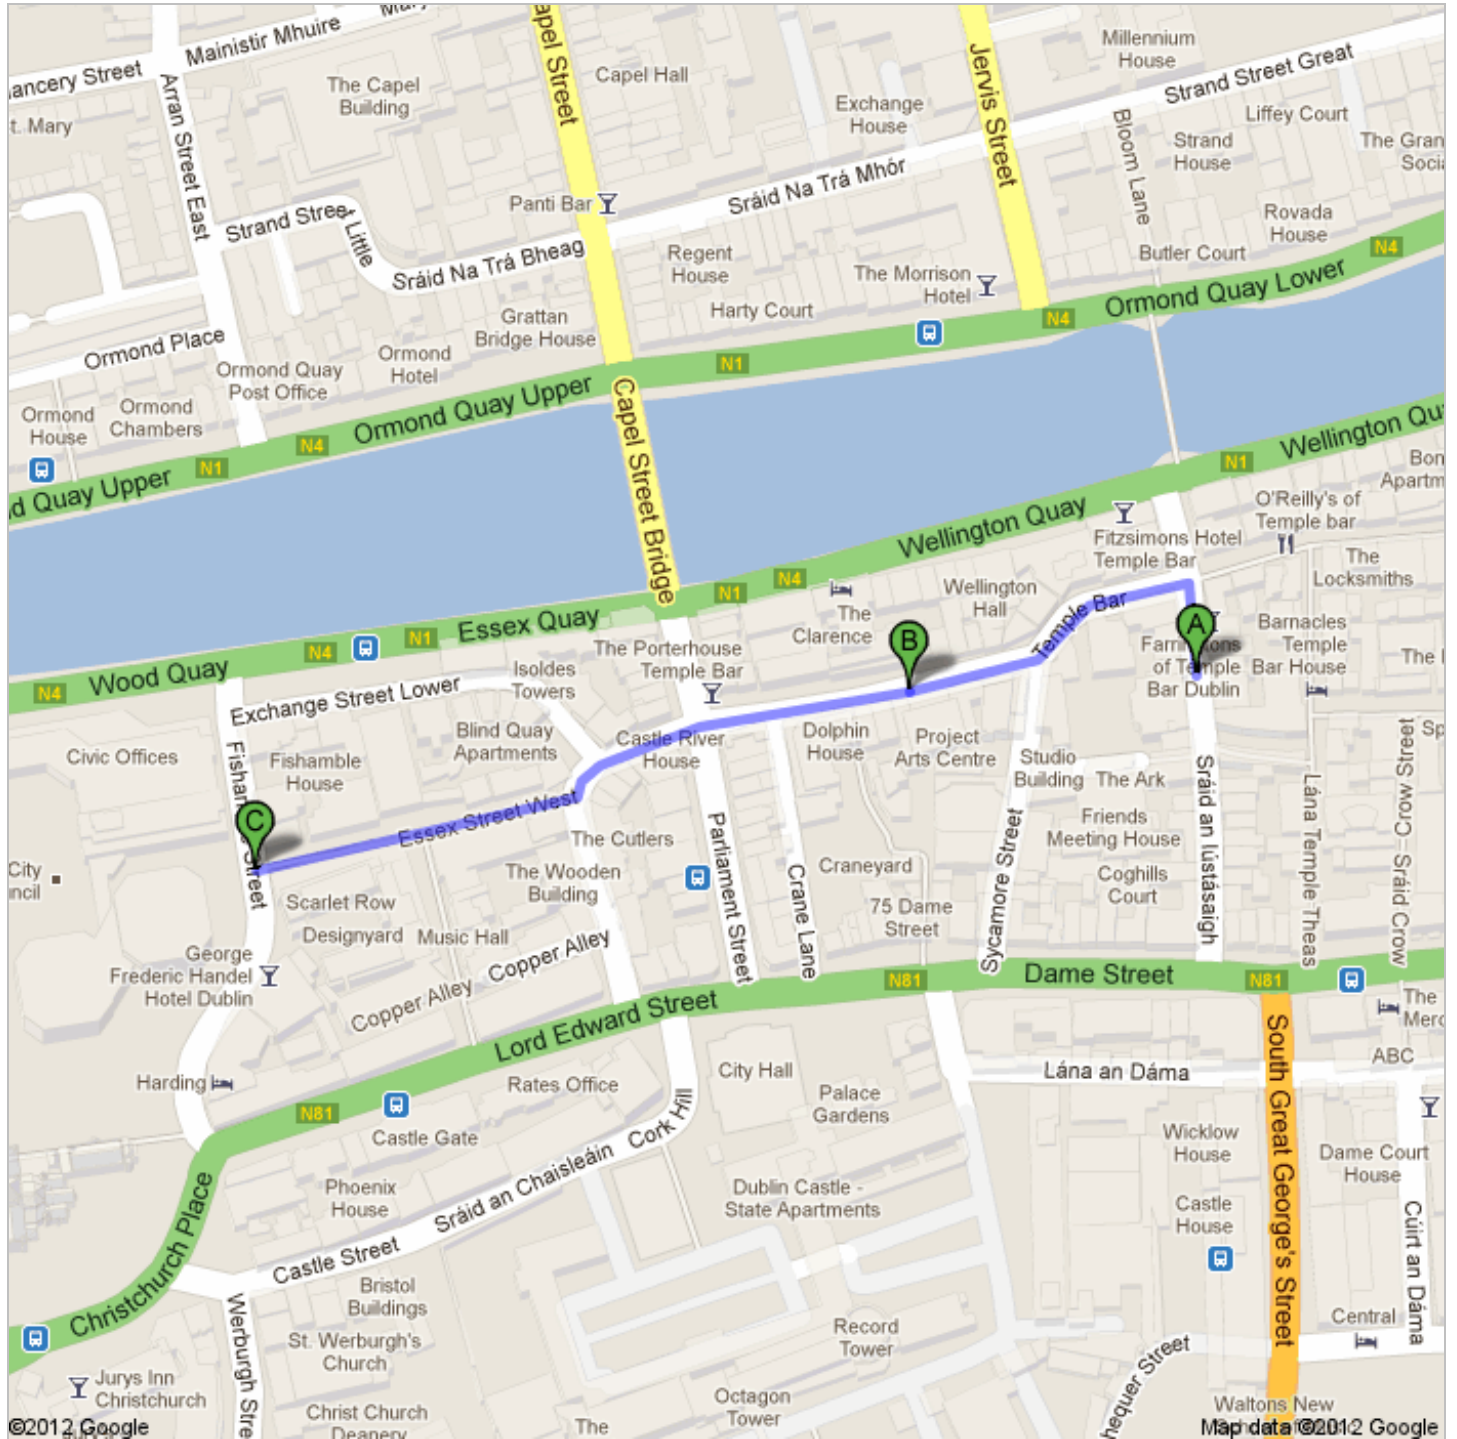

Directions to Wood Quay Venue

400 m – about 5 mins

Directions from ITI to Project Arts Centre & Wood Quay Venue.

Walking directions are in beta.

Use caution – This route may be missing sidewalks or pedestrian paths.

 3. Slight right onto **Essex Street East** go 45 m
 Destination will be on the left total 140 m
 About 54 secs

Total: **140 m** – about **2 mins**

B **Project Arts Centre, 39 Essex St E, Dublin 2, Co. Dublin, Ireland** total 0.0 km

4. Head **west** on **Essex Street East** toward **Crane Lane** go 74 m
 About 58 secs total 74 m

5. Continue onto **Essex Gate** go 37 m
 total 110 m

 6. Slight left onto **Essex Street West** go 14 m
 total 130 m

 7. Turn right to stay on **Essex Street West** go 120 m
 About 1 min total 240 m

Total: **240 m** – about **3 mins**

C **Wood Quay Venue**

These directions are for planning purposes only. You may find that construction projects, traffic, weather, or other events may cause conditions to differ from the map results, and you should plan your route accordingly. You must obey all signs or notices regarding your route.